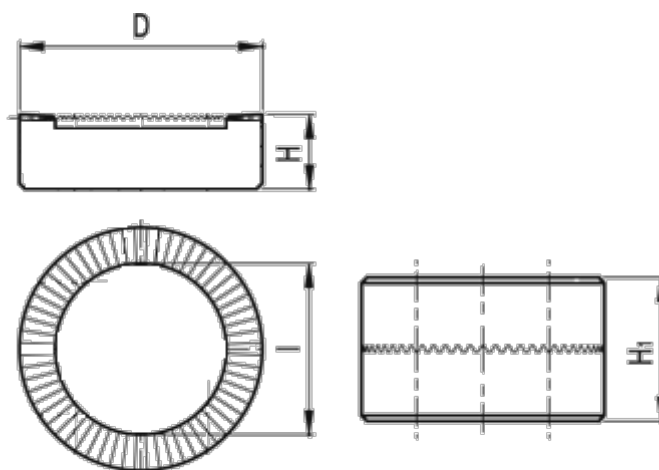

# Data Sheet

Article number: 206575340

Description: E+G Serrated locking plate  
GN 187.4-27-60-E-ST

## Measures

---

D	= 27
H +/-0.9	= 7.5
H1	= 15
l	= 19.5
Number of teeth	= 60